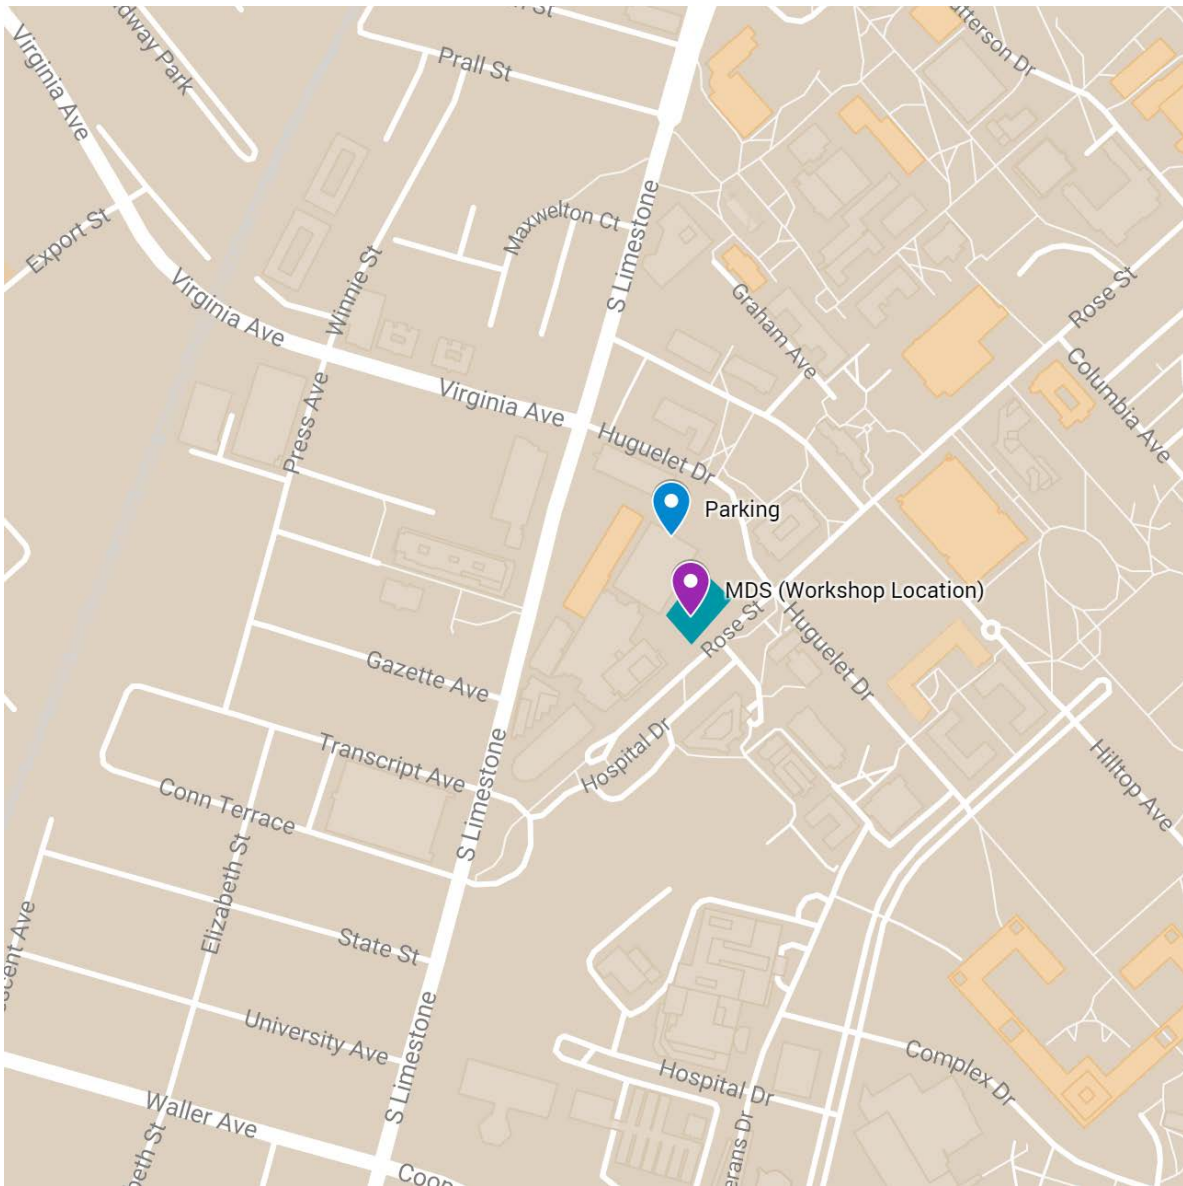

## Where is the Multidisciplinary Sciences Building located?

- The building is located at 725 Rose Street.
- The front of the building looks like:

## Where should I park?

- You can park for free in the UK Clinic parking garage, located at 140 Huguelet Drive. When you enter the garage take a ticket and we will validate the parking ticket at the workshop. A map to the garage is located on the back.
- The garage looks like:

Once you park go down to the entrance of the parking garage and you can walk through the parking lot to get to MDS.